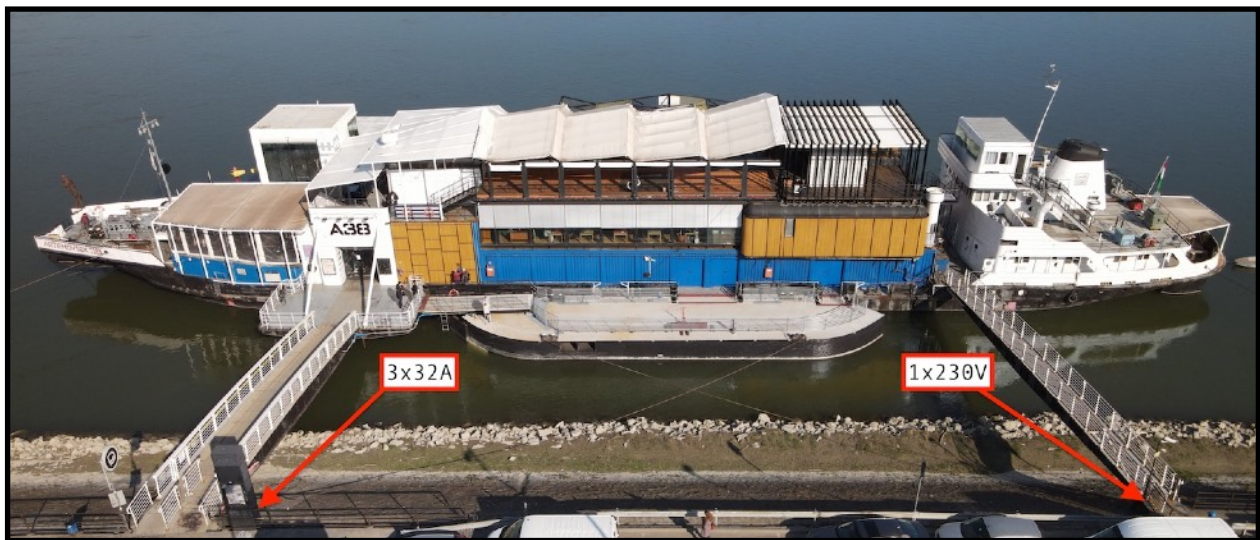

A38 SHIP GENERAL INFORMATIONS 2024

LOCATION	A38 Ship - Budapest
ADDRESS	H-1117 Henryk Slawik lower quay (Petőfi Bridge Buda side) https://goo.gl/maps/D6ucj6RkCjxkJ3mbA
WEBSITE	http://www.a38.hu
TECH INFOS	https://www.a38.hu/en/stagecraft

PARKING	Parking space is 45 meters in front of the venue. Tour bus power connection 3x400V/32A CEE and 1x230V/16A Parking space reservation always requires prior arrangement!
---------	--

PROHIBITED	Use of pyrotechnics, confetti, silly strings of any kind.
SMOKING	Please note that according to law no. XLII/1999. in Hungary it is only allowed to smoke in clubs, pubs, restaurants and

D3 7.5 tons – 12,0 tons vehicles