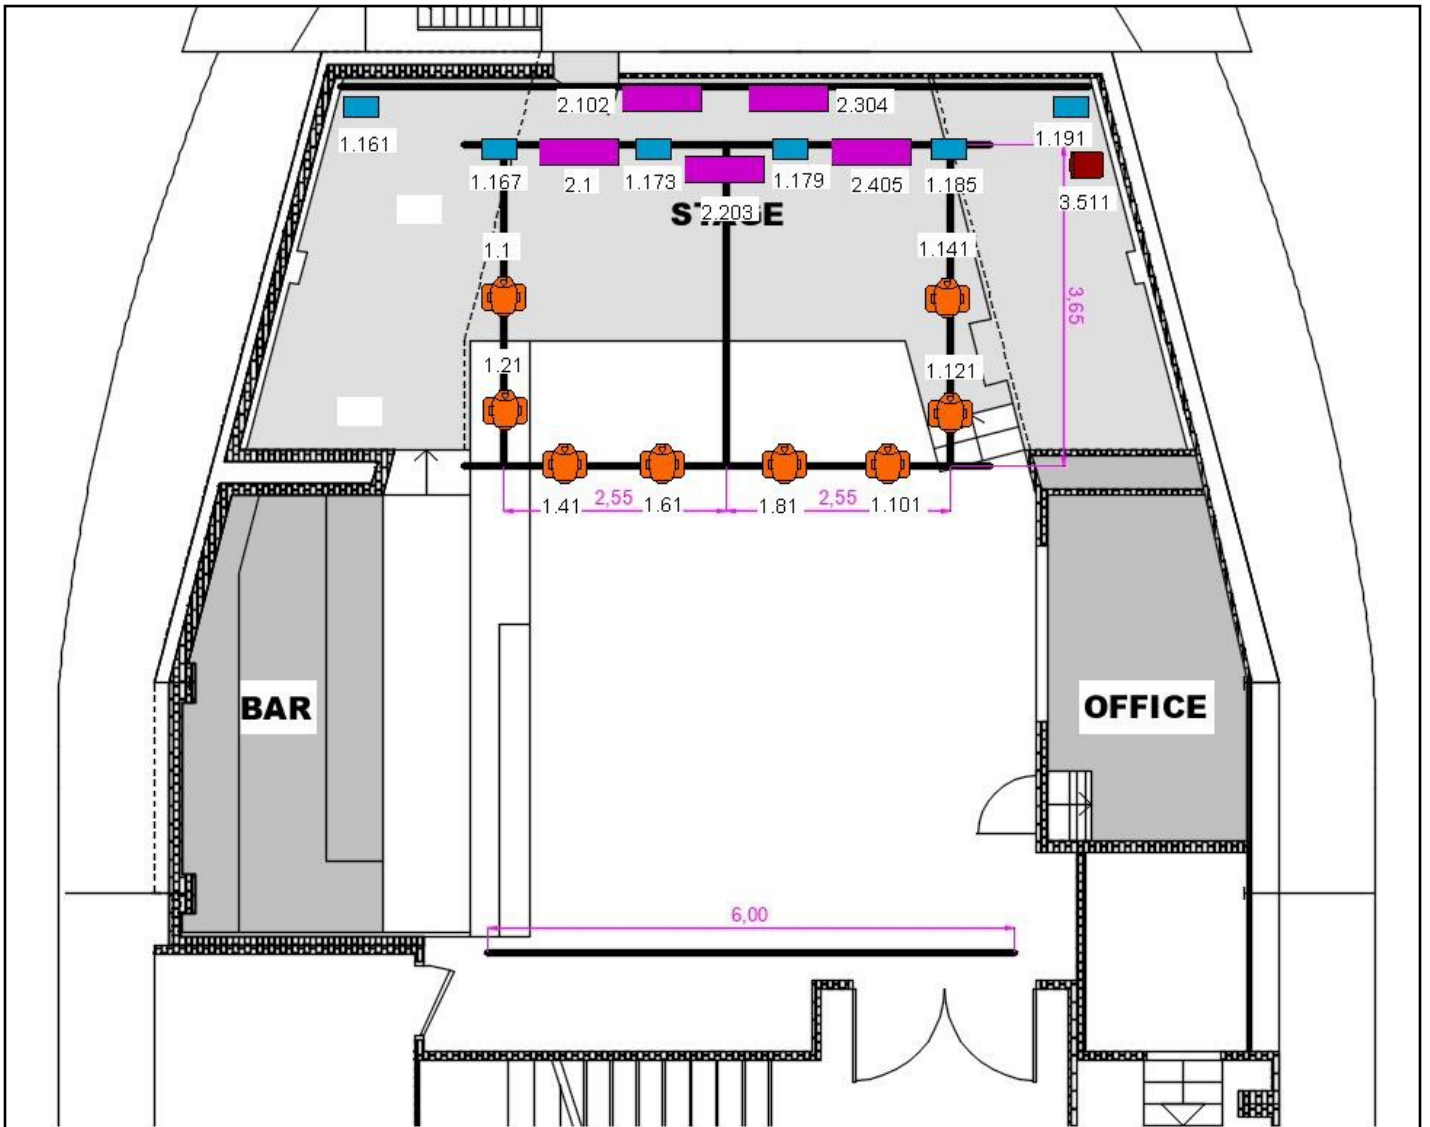

STAGE SIZE	5m x 3m x 0.6m (ceiling height on stage 2.5m)
SOUND	NEXO system (2 x P12, 2 x LS18, NXAMP 4x2MKII) Allen&Heath SQ5 mixer + 2 x DT168 stage rack microphones, DI-boxes, stands, cables...
MONITOR	4 x DAS Action M12 monitor wedges, 4 x Sennheiser EW-G4-G IEM
LIGHTS	Chamsys PC wing+touch screen lights console 8 x DTS Nick NRG 801, 5 x Showtec Pixelbar16Q6, 6 x Showtec Cameleon spot 18-3, 1 x Look Unique 2.1 haser

Light Desk: ChamSys MagicQ PC Wing

Node: Chauvet Professional Net-X II

Art-NET pro tocol: IP: 2.0.0.1.

The first ArtNet universe: 0 Subnet mask: 255.0.0.0.

Patch	Type	Channels	
Line 1			
1.1	DTS Nick NRG 801	20 channels	
1.21	DTS Nick NRG 801		
1.41	DTS Nick NRG 801		
1.61	DTS Nick NRG 801		
1.81	DTS Nick NRG 801		
1.101	DTS Nick NRG 801		
1.121	DTS Nick NRG 801		
1.141	DTS Nick NRG 801		
1.161	Showtec Cameleon Spot 18-3		
1.167	Showtec Cameleon Spot 18-3		
1.173	Showtec Cameleon Spot 18-3	6 channels	
1.179	Showtec Cameleon Spot 18-3		
1.185	Showtec Cameleon Spot 18-3		
1.191	Showtec Cameleon Spot 18-3		
Line 2			
2.1	Showtec Pixelbar 16Q6		101 channels
2.102	Showtec Pixelbar 16Q6		
2.203	Showtec Pixelbar 16Q6		
2.304	Showtec Pixelbar 16Q6		
2.405	Showtec Pixelbar 16Q6		
Line 3			
3.511	Unique 2.1 Hazer	2 channels	