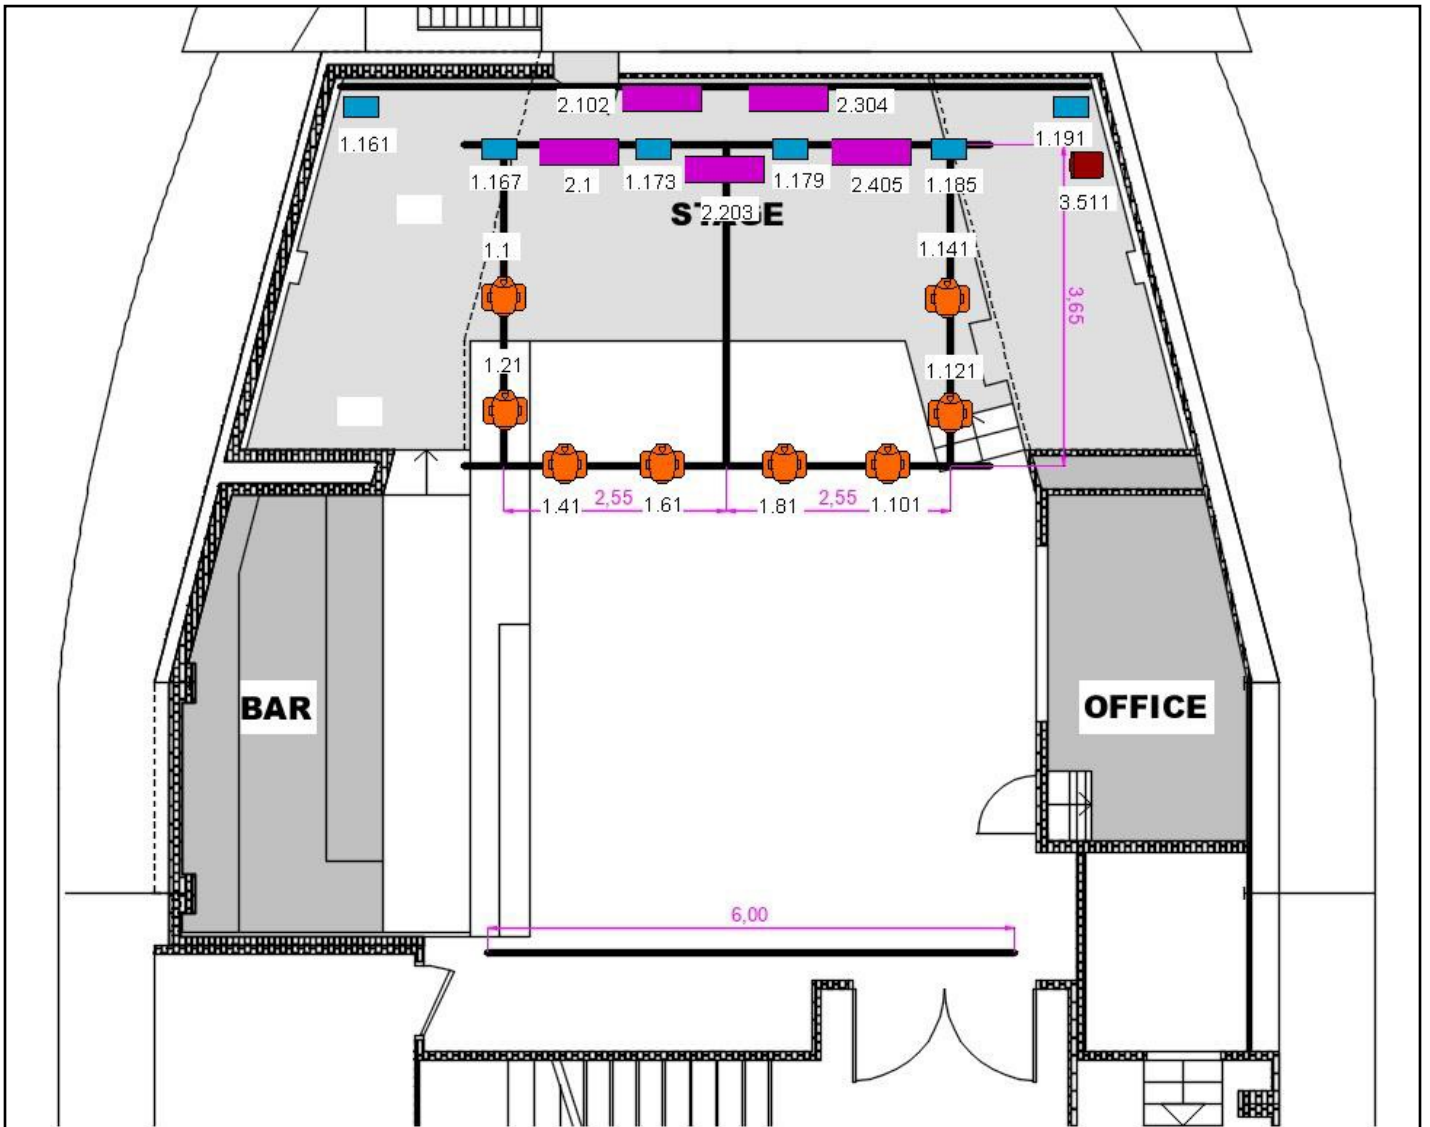

Showtec Pixelbar 16Q6

2.405

Showtec Pixelbar 16Q6

101 channels

Line 3

3.511

Unique 2.1 Hazer

2 channels